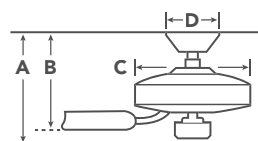

337214 (Shown)  
371042  
371082

METAL CAPS

Includes a metal fixture cap for non-light use.

HANGING MEASUREMENTS

		with 4" Downrod
A	Fixture Drop from Ceiling	14.25"
B	Blade Drop from Ceiling	9.75"
C	Housing (Width)	7.5"
D	Ceiling Canopy (Width)	5.25"