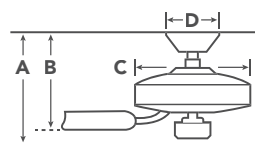

**SNB**  
Satin Natural Bronze

HANGING MEASUREMENTS

with 6" Downrod

<b>A</b>	Fixture Drop from Ceiling	16.5"
<b>B</b>	Blade Drop from Ceiling	15.5"
<b>C</b>	Housing (Width)	8.25"
<b>D</b>	Ceiling Canopy (Width)	5.5"