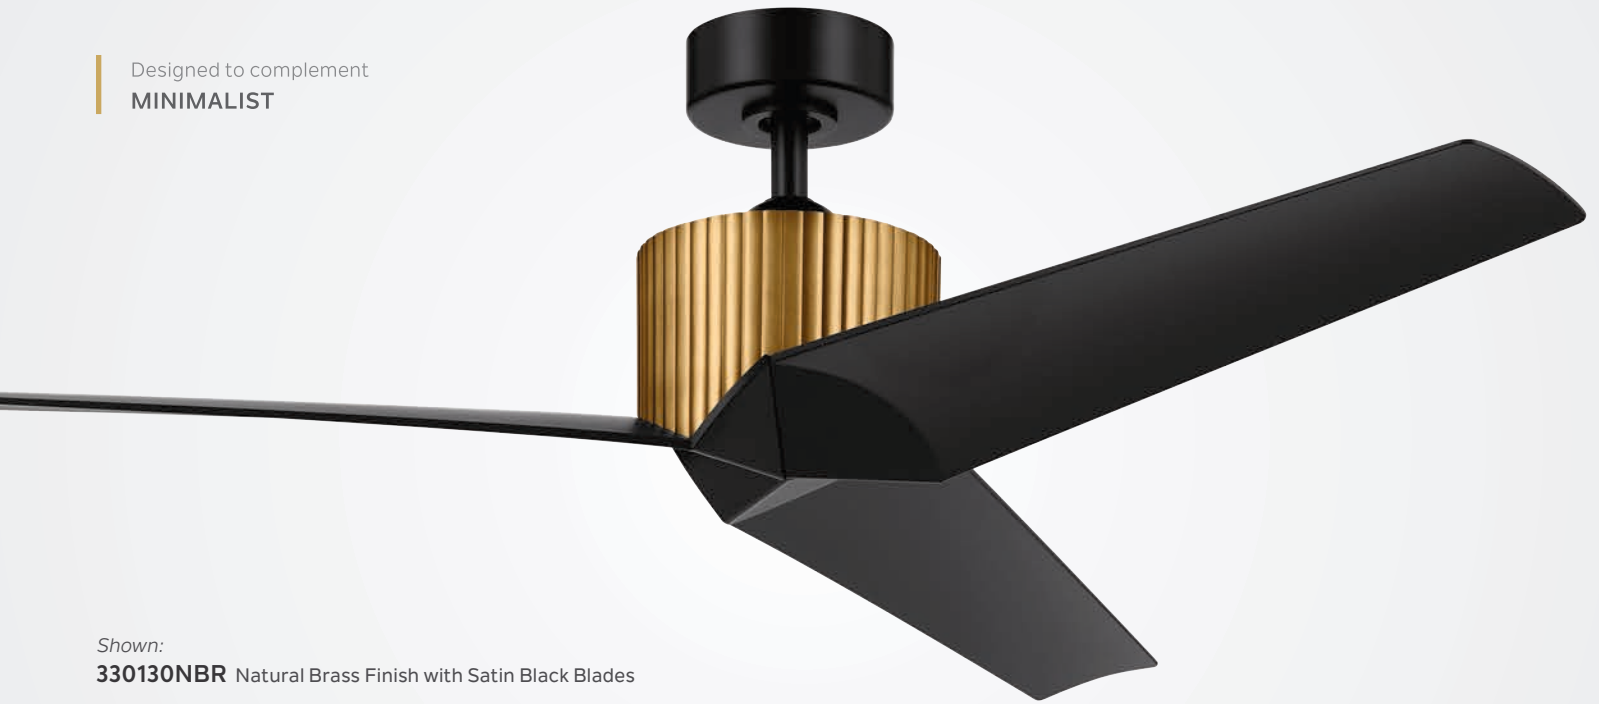

Designed to complement
MINIMALIST

Shown:
330130NBR Natural Brass Finish with Satin Black Blades

56" NEW Almere