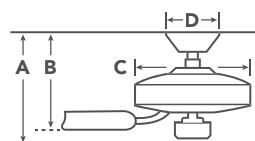

INCLUDED CONTROLS

OPTIONAL CONTROLS

COORDINATING LIGHTING

To see more from these collections visit [Kichler.com](http://Kichler.com).

HANGING MEASUREMENTS

with 4.5" Downrod

<b>A</b>	Fixture Drop from Ceiling	13.5"
<b>B</b>	Blade Drop from Ceiling	10.75"
<b>C</b>	Housing (Width)	7.5"
<b>D</b>	Ceiling Canopy (Width)	5.25"