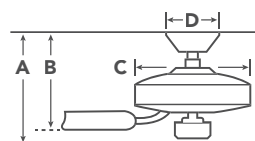

INCLUDED CONTROLS

OPTIONAL CONTROLS

COORDINATING LIGHTING

To see more from these collections visit [Kichler.com](http://Kichler.com).

HANGING MEASUREMENTS

with 4.5" Downrod

<b>A</b>	Fixture Drop from Ceiling	14"
<b>B</b>	Blade Drop from Ceiling	11.25"
<b>C</b>	Housing (Width)	8.25"
<b>D</b>	Ceiling Canopy (Width)	5.25"