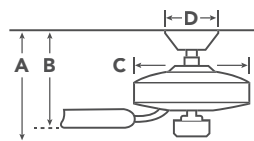

HANGING MEASUREMENTS

with 6" Downrod

<b>A</b>	Fixture Drop from Ceiling	16.5"
<b>B</b>	Blade Drop from Ceiling	15.5"
<b>C</b>	Housing (Width)	8.25"
<b>D</b>	Ceiling Canopy (Width)	5.5"

Fixture Drop (A) includes light kit