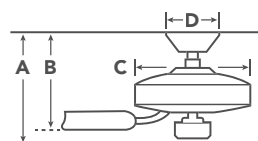

**Freesia Chandelier**  
52455AVI

HANGING MEASUREMENTS

		with 6" Downrod
A	Fixture Drop from Ceiling	16.75"
B	Blade Drop from Ceiling	14"
C	Housing (Width)	7"
D	Ceiling Canopy (Width)	6"

Fixture Drop (A) includes light kit