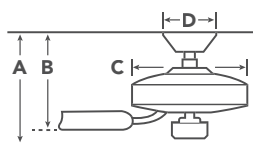

**Neltev™ Sconce**  
83965 (Bronze)

HANGING MEASUREMENTS

with 6" Downrod

<b>A</b>	Fixture Drop from Ceiling	16.5"
<b>B</b>	Blade Drop from Ceiling	15.5"
<b>C</b>	Housing (Width)	8.25"
<b>D</b>	Ceiling Canopy (Width)	5.5"