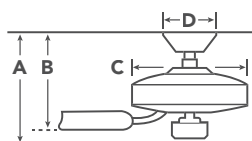

337214 (Shown)  
371042  
371082

METAL CAPS

Includes a metal fixture cap for non-light use.

HANGING MEASUREMENTS

with 4.5" Downrod

<b>A</b>	Fixture Drop from Ceiling	14.75"
<b>B</b>	Blade Drop from Ceiling	13.25"
<b>C</b>	Housing (Width)	7"
<b>D</b>	Ceiling Canopy (Width)	5.25"