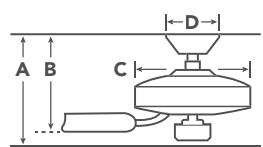

with 4.5" Downrod

<b>A</b>	Fixture Drop from Ceiling	13.25"
<b>B</b>	Blade Drop from Ceiling	10.25"
<b>C</b>	Housing (Width)	8"
<b>D</b>	Ceiling Canopy (Width)	6.25"

Fixture Drop (A) includes light kit

AIR PERFORMANCE