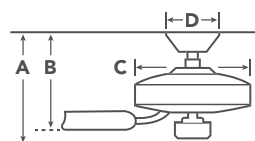

HANGING MEASUREMENTS

<b>A</b>	Fixture Drop from Ceiling	10.4"
<b>B</b>	Blade Drop from Ceiling	7.75"
<b>C</b>	Housing (Width)	8"
<b>D</b>	Ceiling Canopy (Width)	8"

Fixture Drop (A) includes light kit

AIR PERFORMANCE