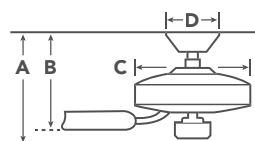

INCLUDED CONTROLS

OPTIONAL CONTROLS

COORDINATING LIGHTING

To see more from these collections visit [Kichler.com](http://Kichler.com).

HANGING MEASUREMENTS

with 4.5" Downrod

<b>A</b>	Fixture Drop from Ceiling	13.5"
<b>B</b>	Blade Drop from Ceiling	10.75"
<b>C</b>	Housing (Width)	7.5"
<b>D</b>	Ceiling Canopy (Width)	5.25"