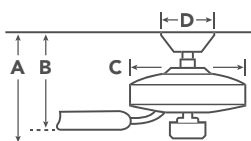

COORDINATING LIGHTING

To see more from these collections visit [Kichler.com](http://Kichler.com).

**Kimrose™ Sconce**  
52415PN

**Tolani™ Chandelier**  
52427BNB

HANGING MEASUREMENTS

with 4.5" Downrod

A	Fixture Drop from Ceiling	15.5"
B	Blade Drop from Ceiling	10.5"
C	Housing (Width)	8.25"
D	Ceiling Canopy (Width)	6"