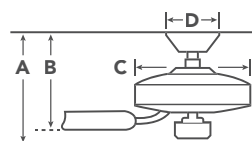

COORDINATING LIGHTING

To see more from these collections visit [Kichler.com](http://Kichler.com).

**Sylvia™ Rail Light**  
52129BK

**Ryame™ Mirror**  
84169

HANGING MEASUREMENTS

with 4.5" Downrod

<b>A</b>	Fixture Drop from Ceiling	13"
<b>B</b>	Blade Drop from Ceiling	10.4"
<b>C</b>	Housing (Width)	8.5"
<b>D</b>	Ceiling Canopy (Width)	6"