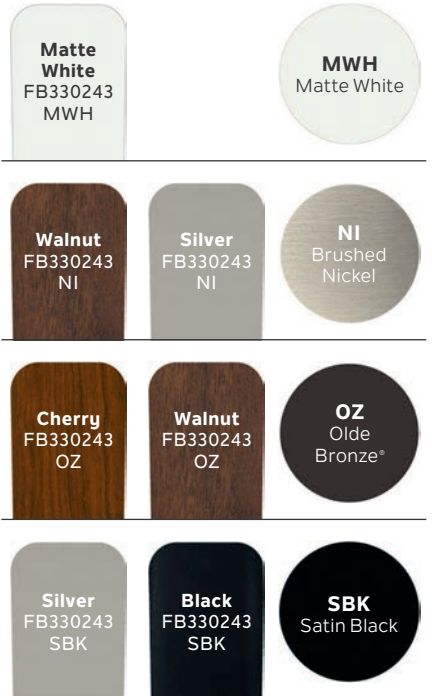

BLADE SPECS

Blade Finish & Part Number (Side 1)   Fan Motor Finish (Reversible)